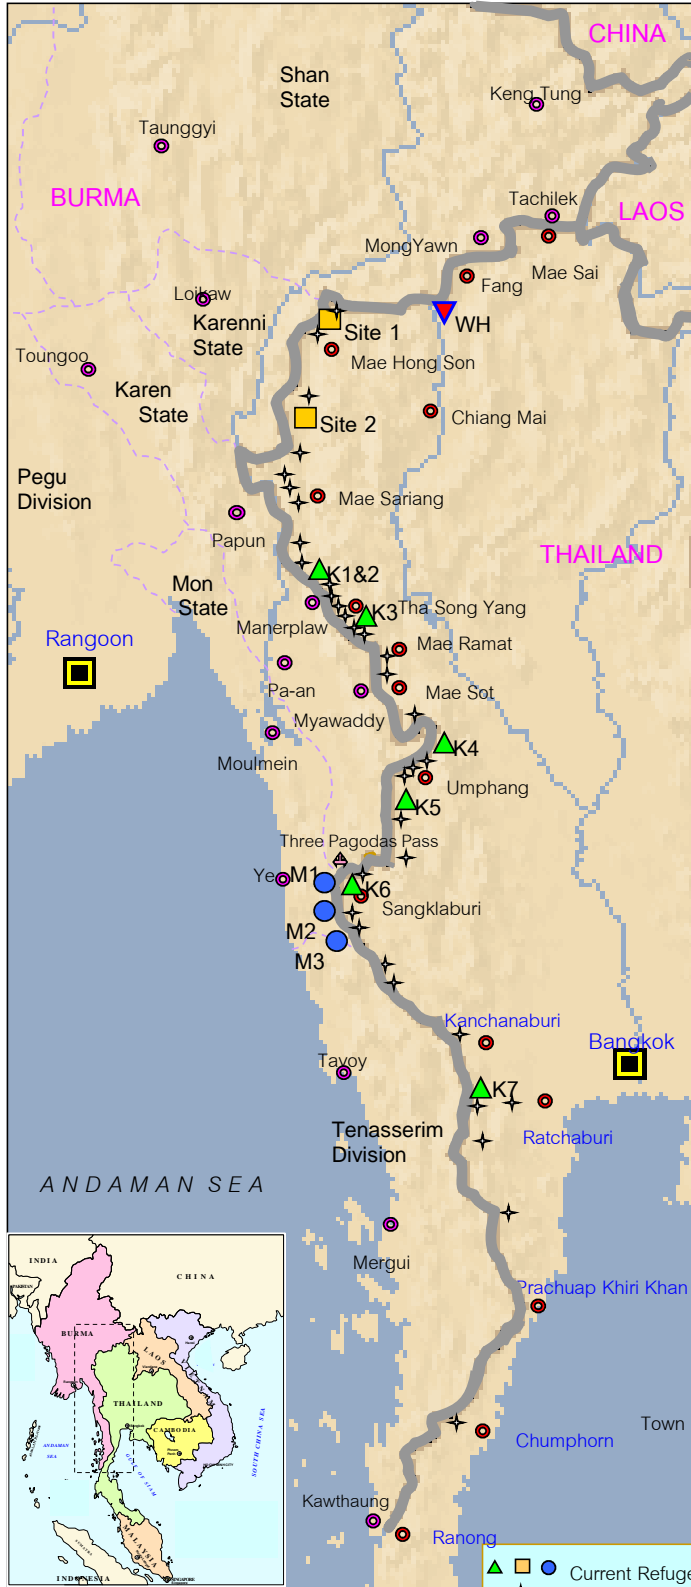

# BURMESE BORDER REFUGEE SITES WITH POPULATION FIGURES - April 2005

Thailand Burma Border Consortium (TBBC)

- ▲ ■ ● Current Refugee Camps
- ✦ Former Refugee Camps
- Border Line

**Notes:** 1. TBBC figures include new arrivals, births & deaths since MOI/UNHCR registration.  
 2. Change in TBBC population since previous report.

## State of Origin of Registered Population

65% Karen  
 18% Karenni  
 10% Tenasserim  
 3% Mon  
 4% Other (Kachin, Irrawaddy, Magwe, Mandalay, Pegu, Rakhine, Rangoon, Sagaing, Shan)

▼ Wieng Heng: Camp Committee

■ Sites 1 & 2: Karenni Refugee Committee (KnRC)

▲ Camps K1-K7: Karen Refugee Committee (KRC)

● **MON - Resettlement Sites<sup>4</sup>**

M1 Halochanee	2,599	2,712	5,311	-
M2 Bee Ree	2,074	1,937	4,011	-
M3 Tavoy	1,487	1,464	2,951	-
<b>Subtotal Mon sites:</b>	<b>6,160</b>	<b>6,113</b>	<b>12,273</b>	<b>-</b>
<b>Grand total all sites:</b>	<b>76,300</b>	<b>79,649</b>	<b>155,949</b>	<b>6</b>