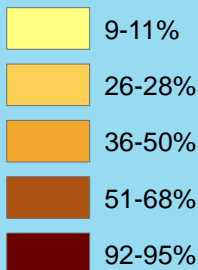

Myanmar

% of households dependent on their own rice crop

Map Creation date: 12 Oct., 2012
 Thematic Data: TBC, CIDKP, KORD, KSWDC, MRDC, SRDC
 Boundary Data: MIMU
 Projection/Datum: UTM Zone 47N/WGS84

Disclaimer: The names and boundaries used here do not imply endorsement by TBC