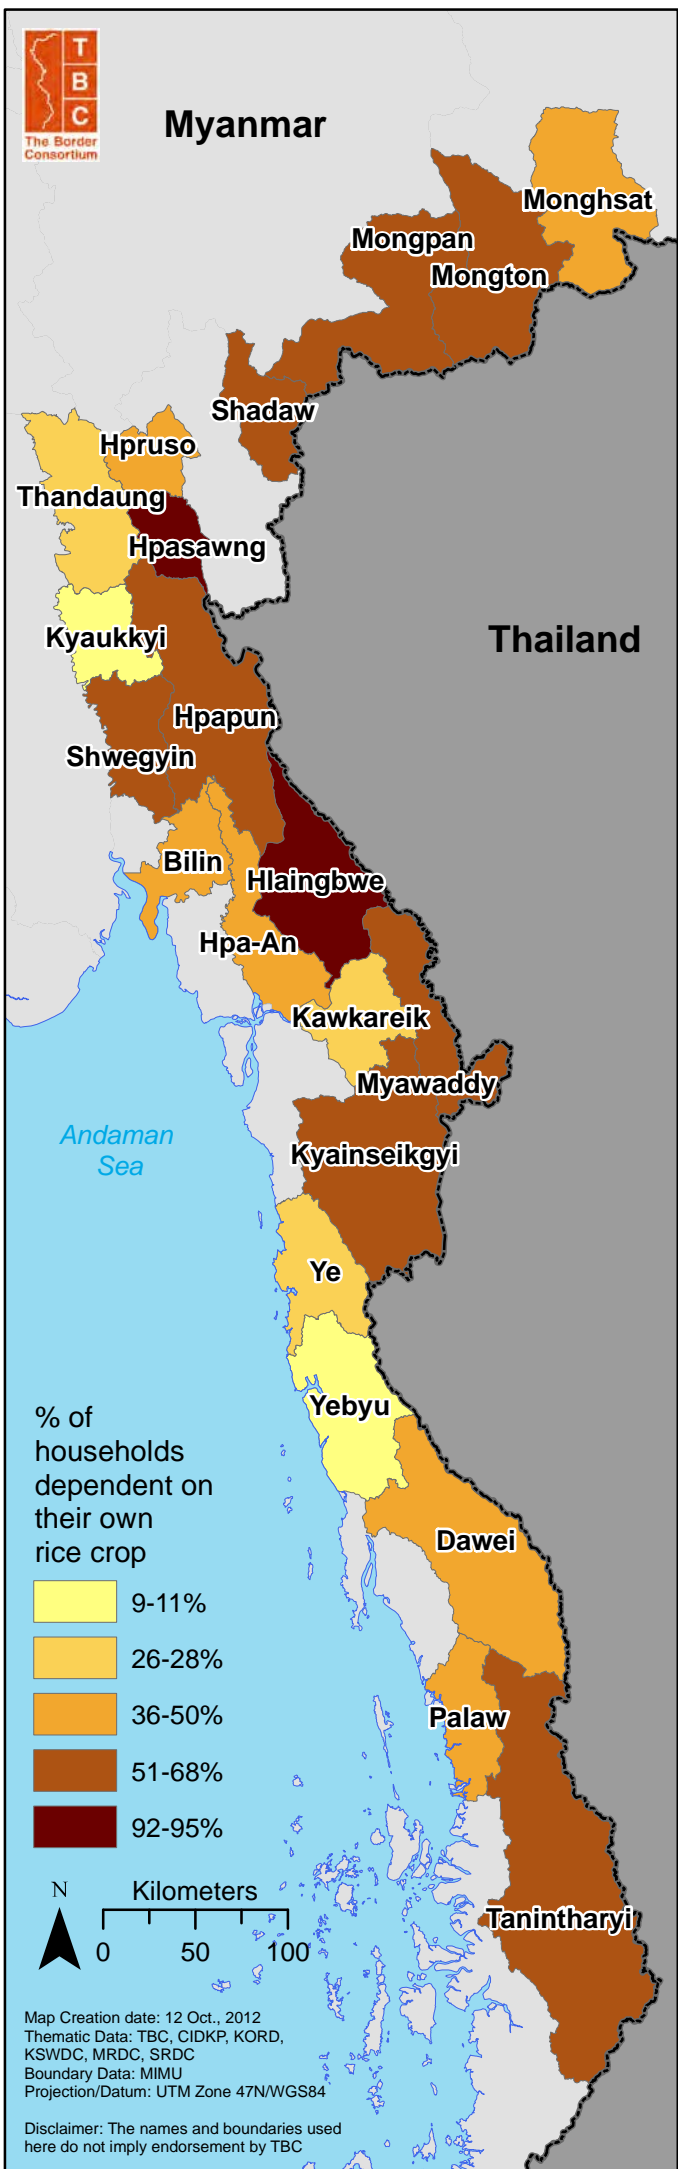

Myanmar

% of households dependent on their own rice crop

Map Creation date: 12 Oct., 2012
 Thematic Data: TBC, CIDKP, KORD, KSWDC, MRDC, SRDC
 Boundary Data: MIMU
 Projection/Datum: UTM Zone 47N/WGS84

Disclaimer: The names and boundaries used here do not imply endorsement by TBC