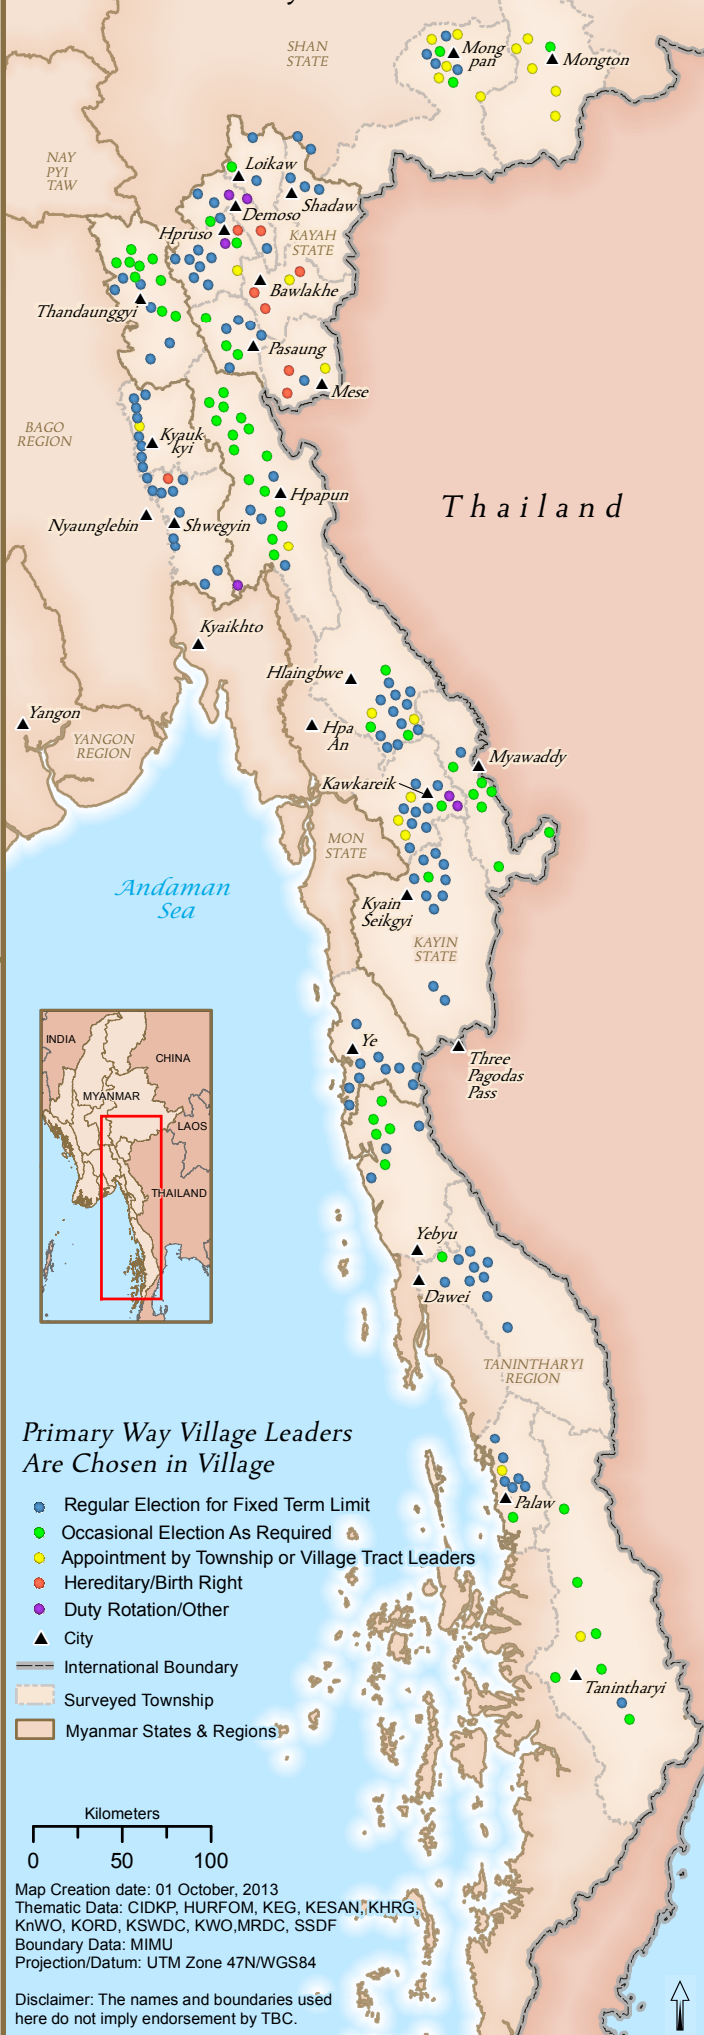

# Myanmar

## Primary Way Village Leaders Are Chosen in Village

Map Creation date: 01 October, 2013  
 Thematic Data: CIDKP, HURFOM, KEG, KESAN, KHRG, KnWO, KORD, KSWDC, KWO, MRDC, SSDF  
 Boundary Data: MIMU  
 Projection/Datum: UTM Zone 47N/WGS84

Disclaimer: The names and boundaries used here do not imply endorsement by TBC.