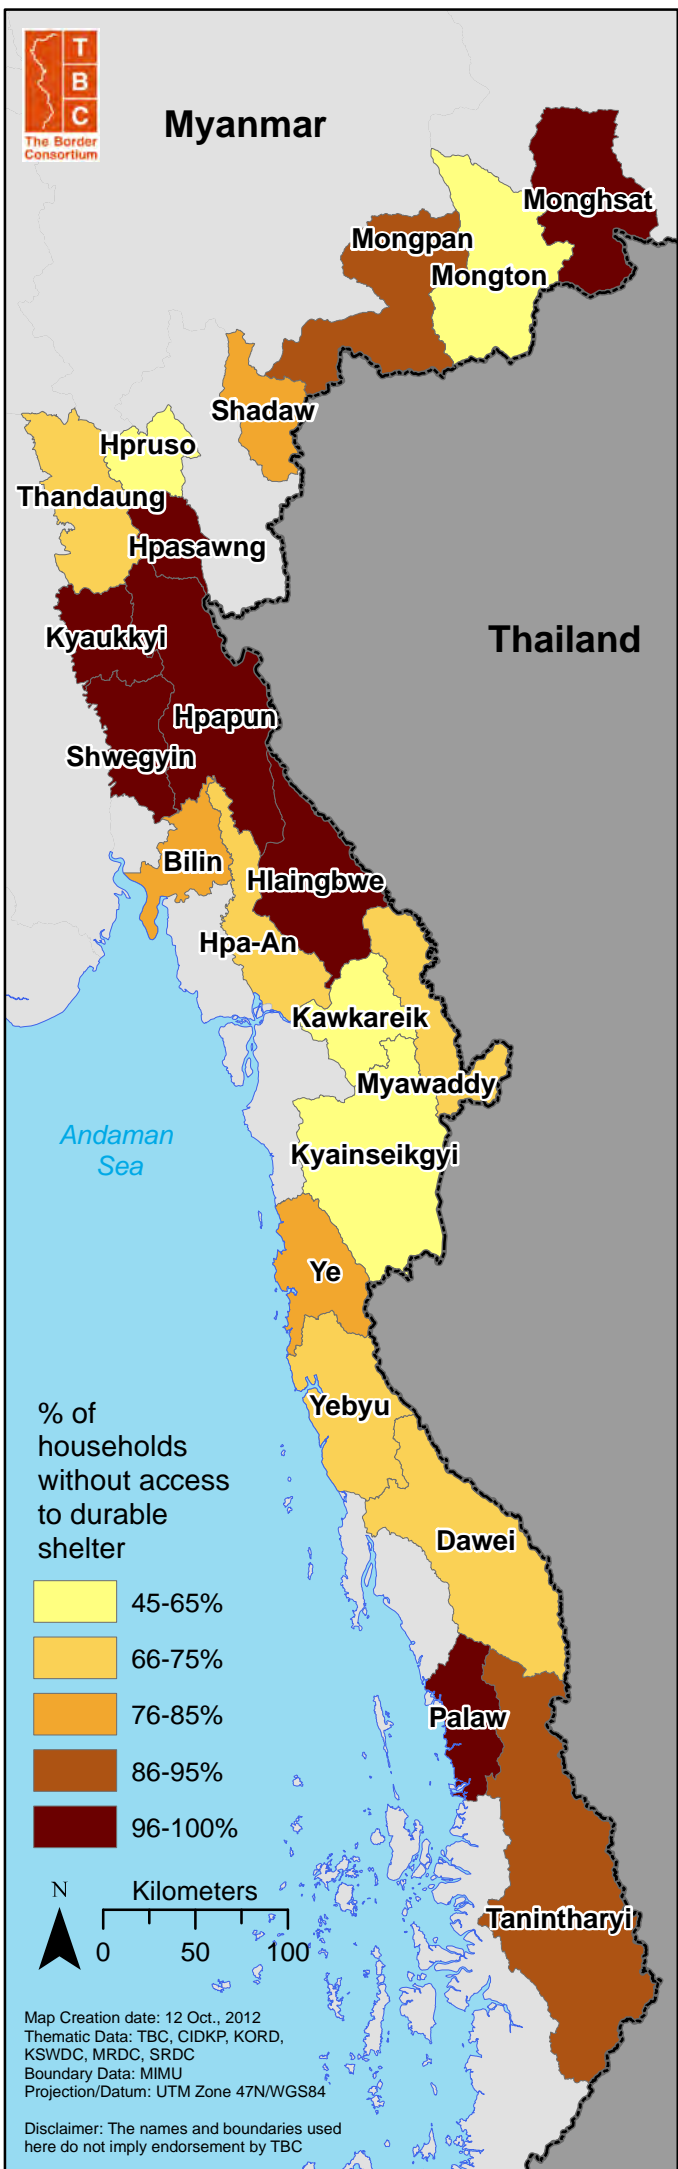

Myanmar

% of households without access to durable shelter

Map Creation date: 12 Oct., 2012
 Thematic Data: TBC, CIDKP, KORD, KSWDC, MRDC, SRDC
 Boundary Data: MIMU
 Projection/Datum: UTM Zone 47N/WGS84

Disclaimer: The names and boundaries used here do not imply endorsement by TBC