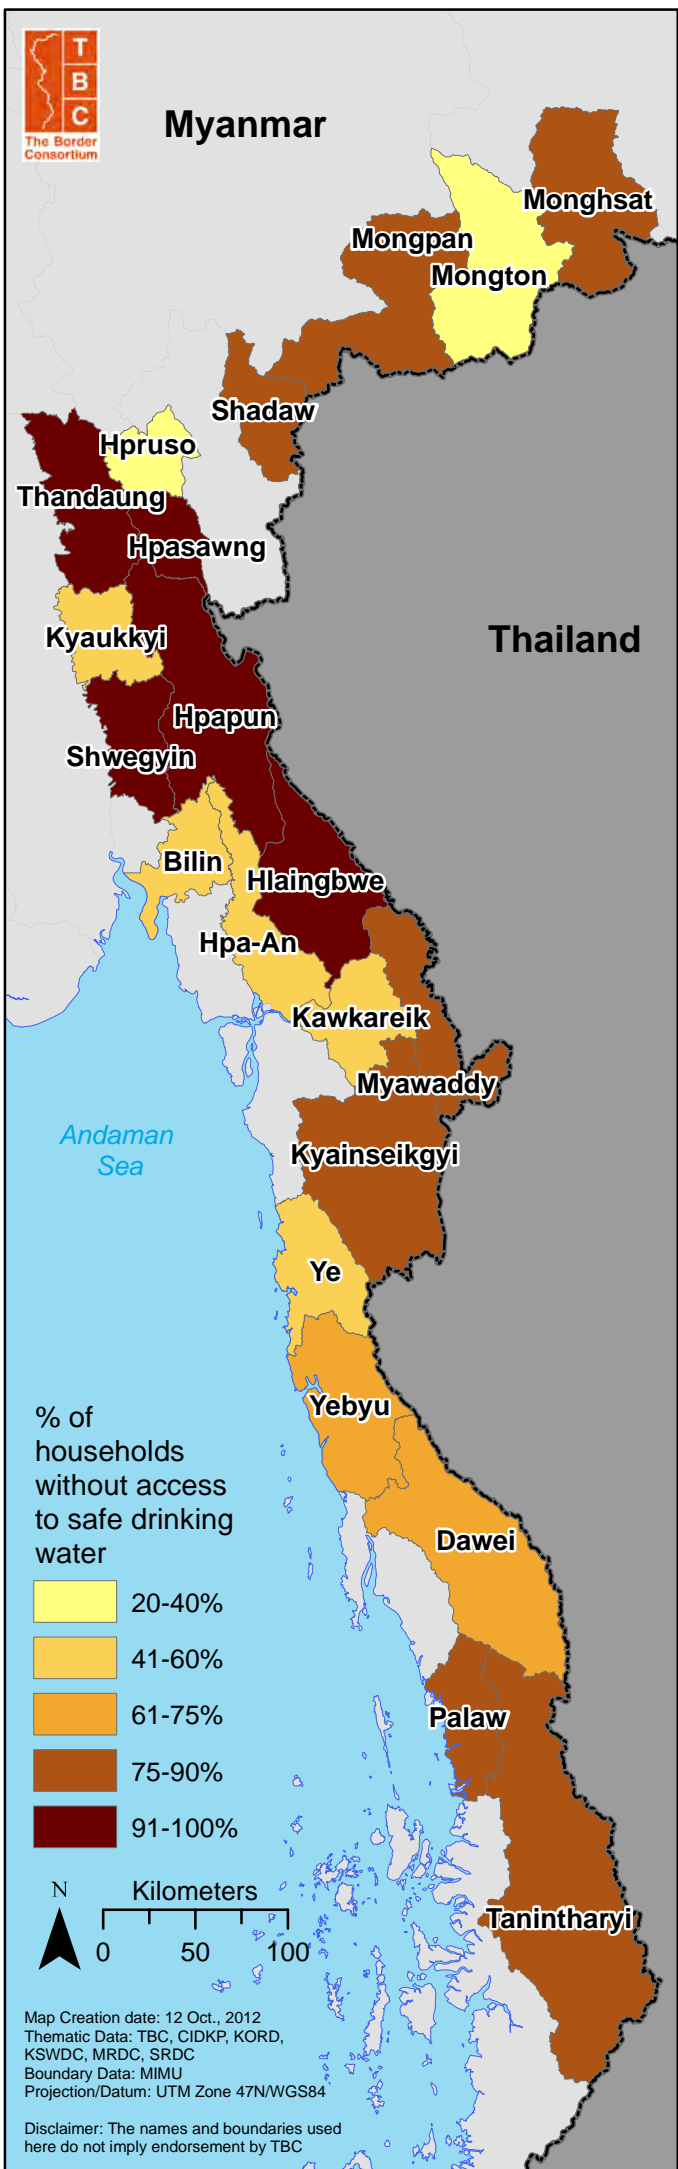

Myanmar

% of households without access to safe drinking water

Map Creation date: 12 Oct., 2012
 Thematic Data: TBC, CIDKP, KORD, KSWDC, MRDC, SRDC
 Boundary Data: MIMU
 Projection/Datum: UTM Zone 47N/WGS84

Disclaimer: The names and boundaries used here do not imply endorsement by TBC