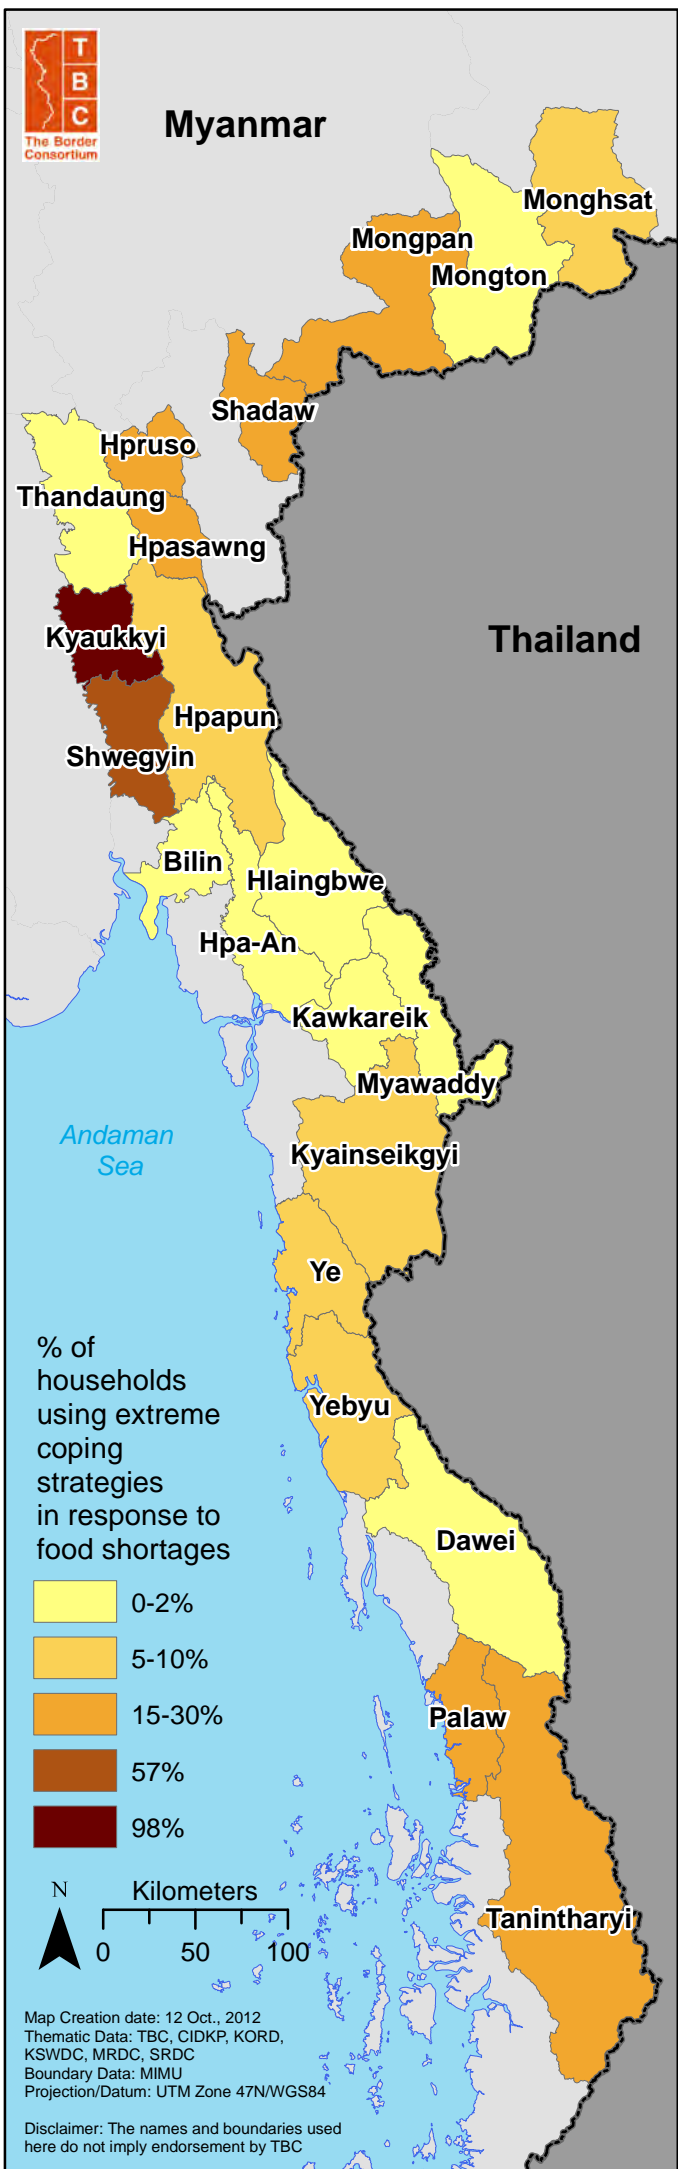

Myanmar

Myanmar

Monghsat

Mongpan

Mongton

Shadaw

Hpruso

Thandaung

Hpasawng

Kyaukkyi

Hpapun

Shwegyin

Bilin

Hlaingbwe

Hpa-An

Kawkareik

Myawaddy

Kyainseikgyi

Ye

Yebyu

Dawei

Palaw

Tanintharyi

Thailand

Andaman Sea

% of households using extreme coping strategies in response to food shortages

Map Creation date: 12 Oct., 2012
 Thematic Data: TBC, CIDKP, KORD, KSWDC, MRDC, SRDC
 Boundary Data: MIMU
 Projection/Datum: UTM Zone 47N/WGS84