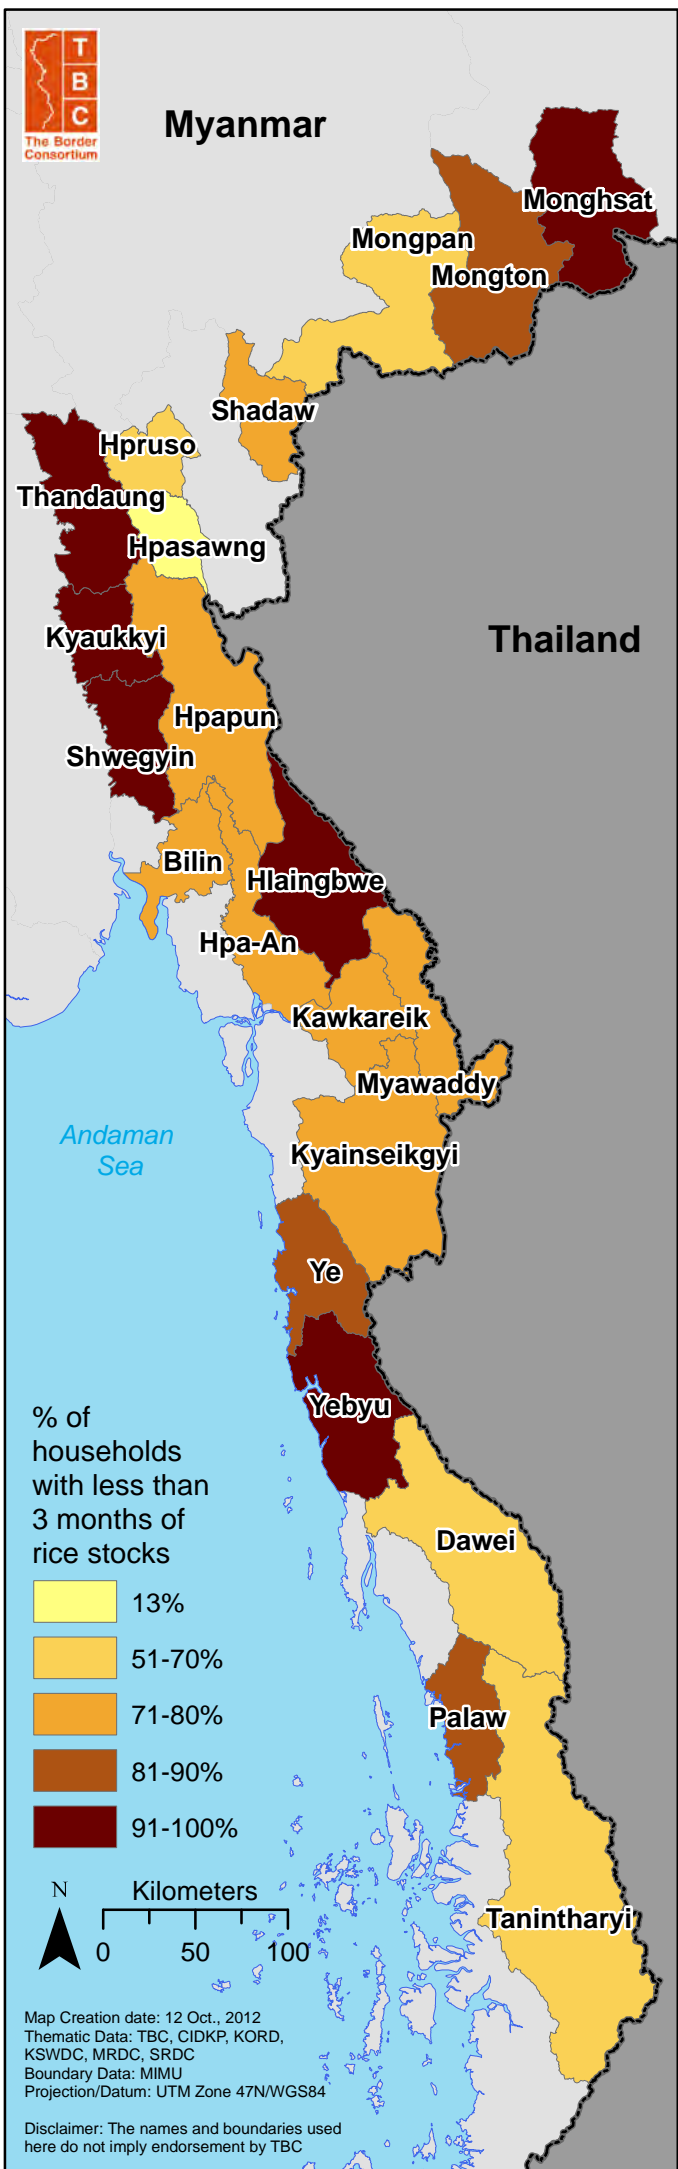

Myanmar

% of households with less than 3 months of rice stocks

Map Creation date: 12 Oct., 2012
 Thematic Data: TBC, CIDKP, KORD, KSWDC, MRDC, SRDC
 Boundary Data: MIMU
 Projection/Datum: UTM Zone 47N/WGS84

Disclaimer: The names and boundaries used here do not imply endorsement by TBC