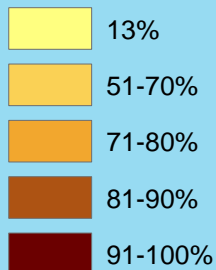

Myanmar

% of households with less than 3 months of rice stocks

Map Creation date: 12 Oct., 2012
 Thematic Data: TBC, CIDKP, KORD, KSWDC, MRDC, SRDC
 Boundary Data: MIMU
 Projection/Datum: UTM Zone 47N/WGS84