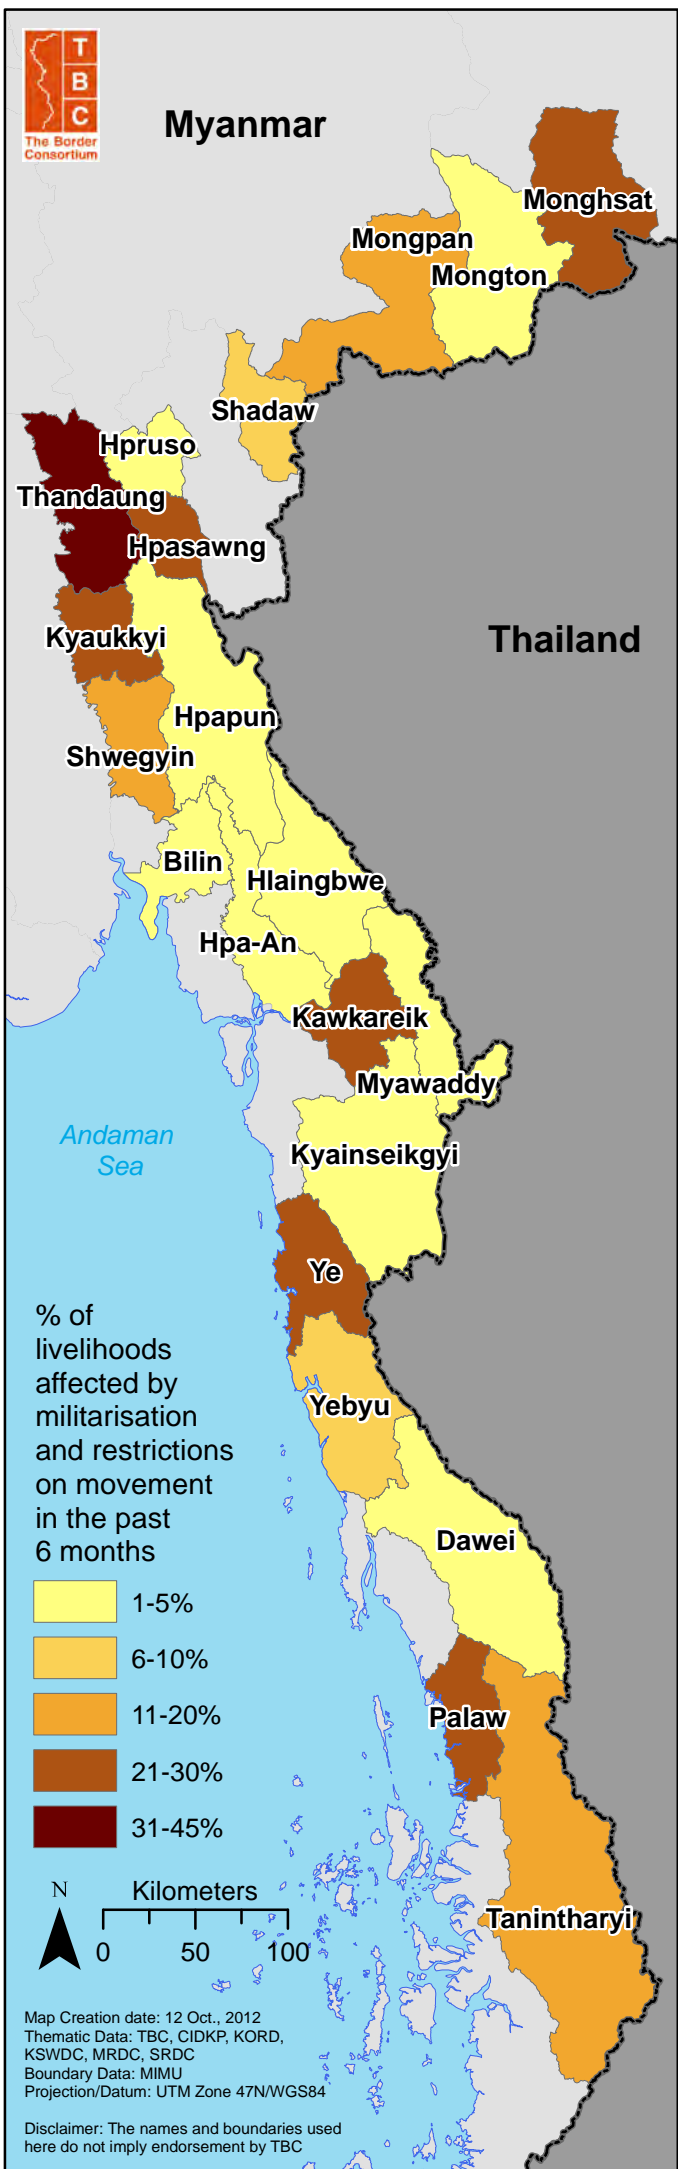

Myanmar

% of livelihoods affected by militarisation and restrictions on movement in the past 6 months

Map Creation date: 12 Oct., 2012
 Thematic Data: TBC, CIDKP, KORD, KSWDC, MRDC, SRDC
 Boundary Data: MIMU
 Projection/Datum: UTM Zone 47N/WGS84

Disclaimer: The names and boundaries used here do not imply endorsement by TBC