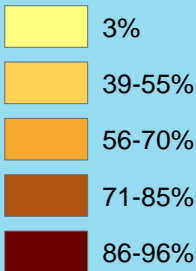

Myanmar

% of households in debt

Map Creation date: 12 Oct., 2012
 Thematic Data: TBC, CIDKP, KORD, KSWDC, MRDC, SRDC
 Boundary Data: MIMU
 Projection/Datum: UTM Zone 47N/WGS84

Disclaimer: The names and boundaries used here do not imply endorsement by TBC