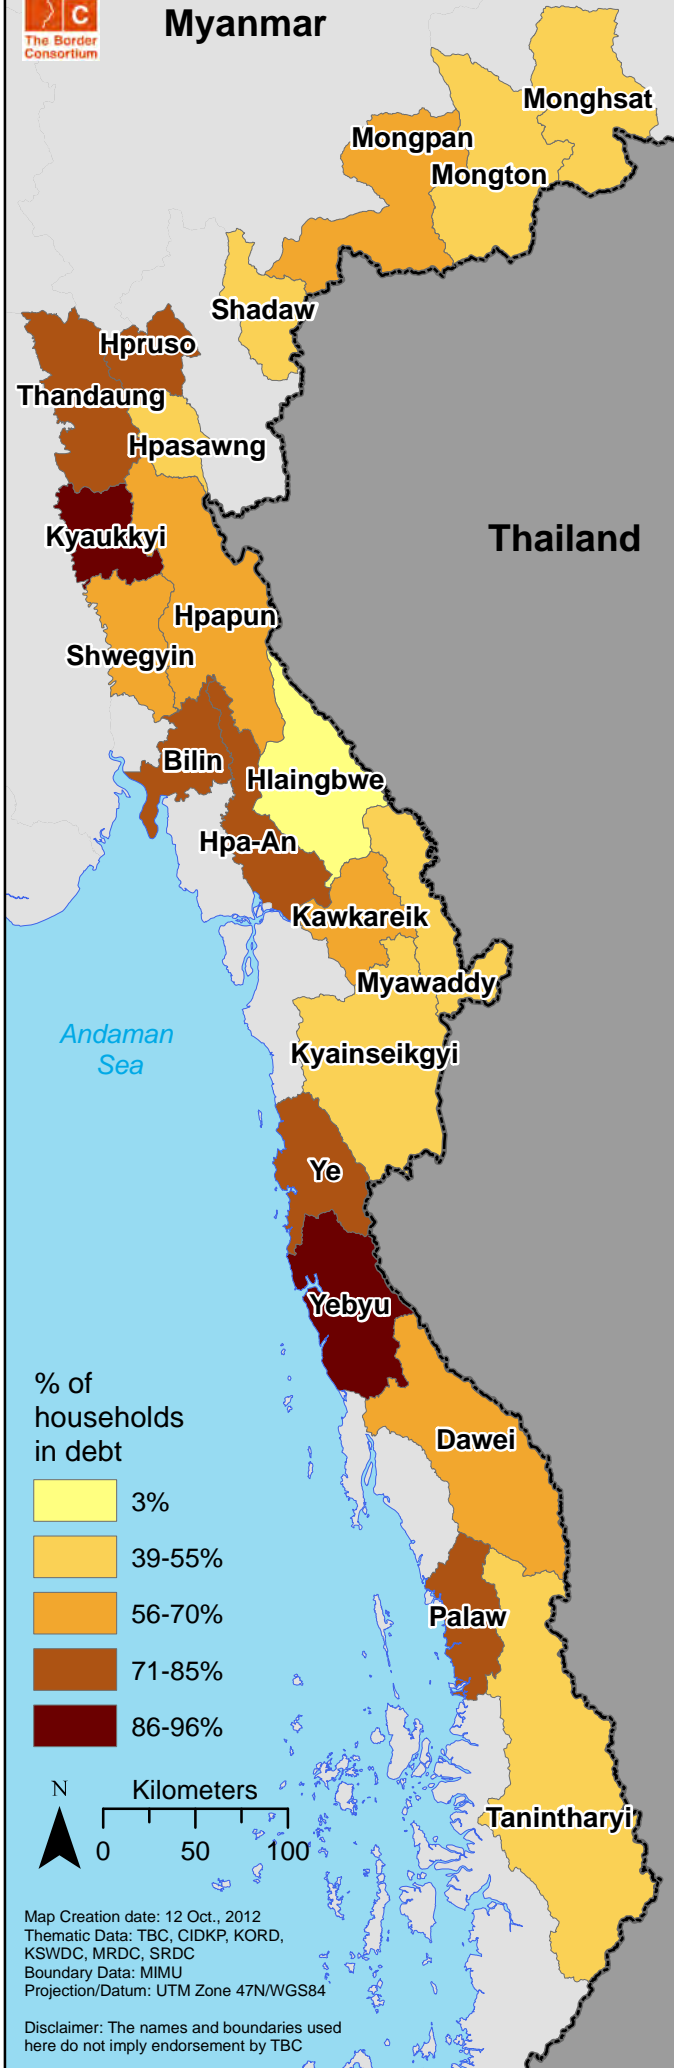

Myanmar

% of households in debt

Map Creation date: 12 Oct., 2012
 Thematic Data: TBC, CIDKP, KORD, KSWDC, MRDC, SRDC
 Boundary Data: MIMU
 Projection/Datum: UTM Zone 47N/WGS84

Disclaimer: The names and boundaries used here do not imply endorsement by TBC