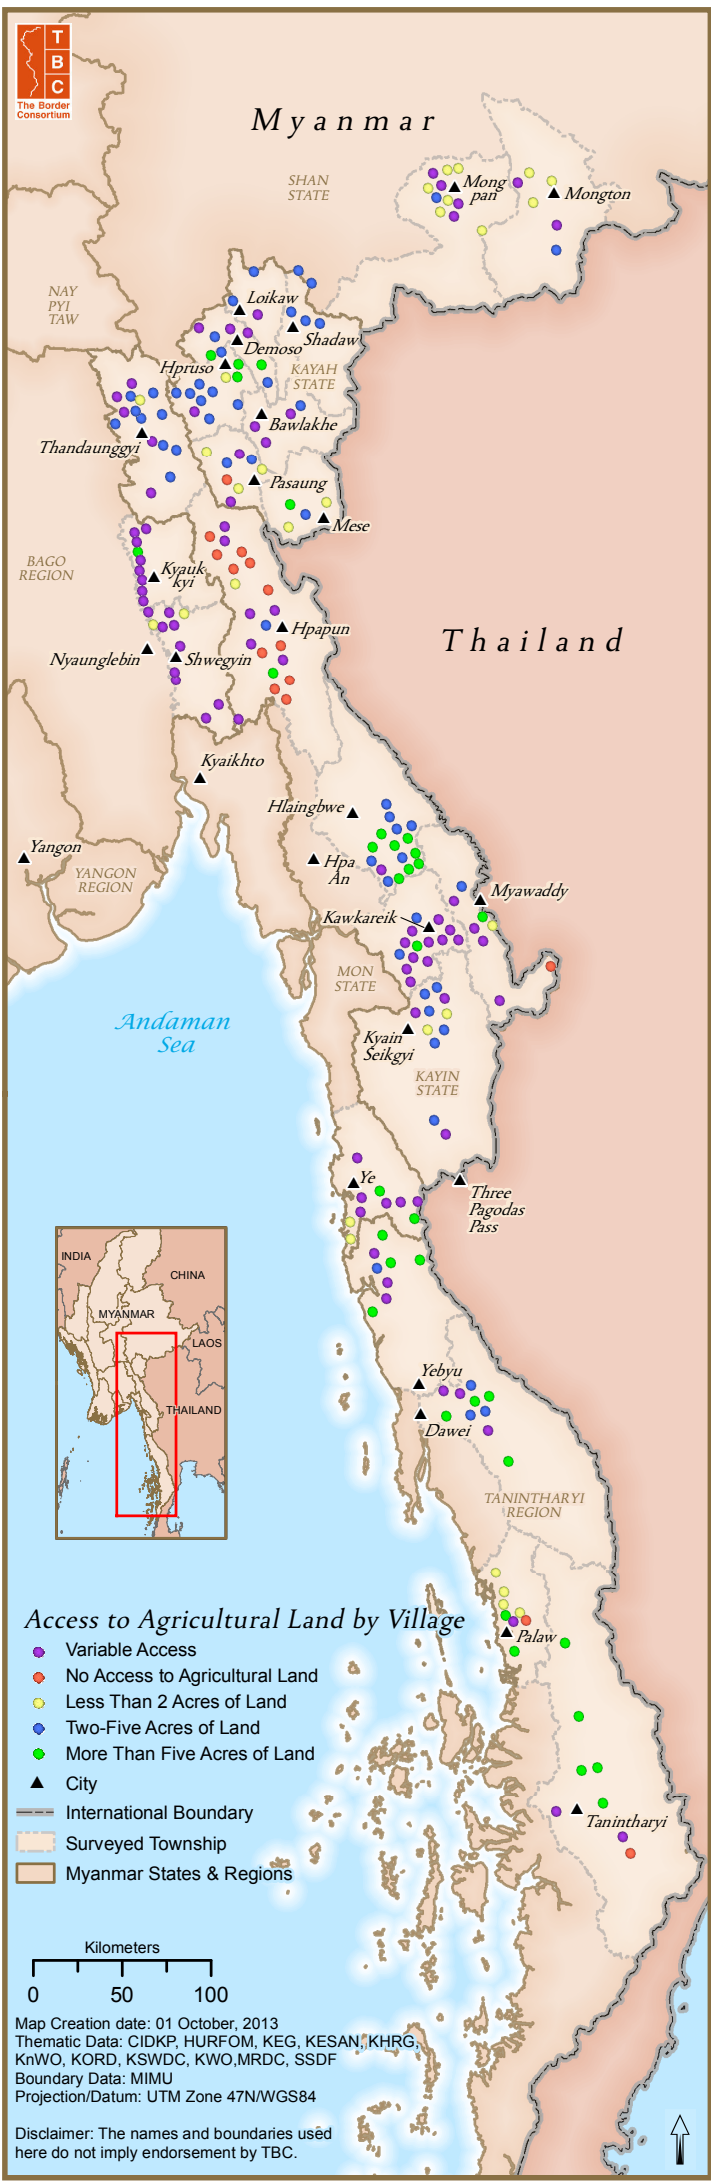

Myanmar

Access to Agricultural Land by Village

- Variable Access
- No Access to Agricultural Land
- Less Than 2 Acres of Land
- Two-Five Acres of Land
- More Than Five Acres of Land
- ▲ City
- International Boundary
- ▭ Surveyed Township
- ▭ Myanmar States & Regions

Map Creation date: 01 October, 2013
 Thematic Data: CIDKP, HURFOM, KEG, KESAN, KHRG, KnWO, KORD, KSWDC, KWO, MRDC, SSDF
 Boundary Data: MIMU
 Projection/Datum: UTM Zone 47N/WGS84

Disclaimer: The names and boundaries used here do not imply endorsement by TBC.