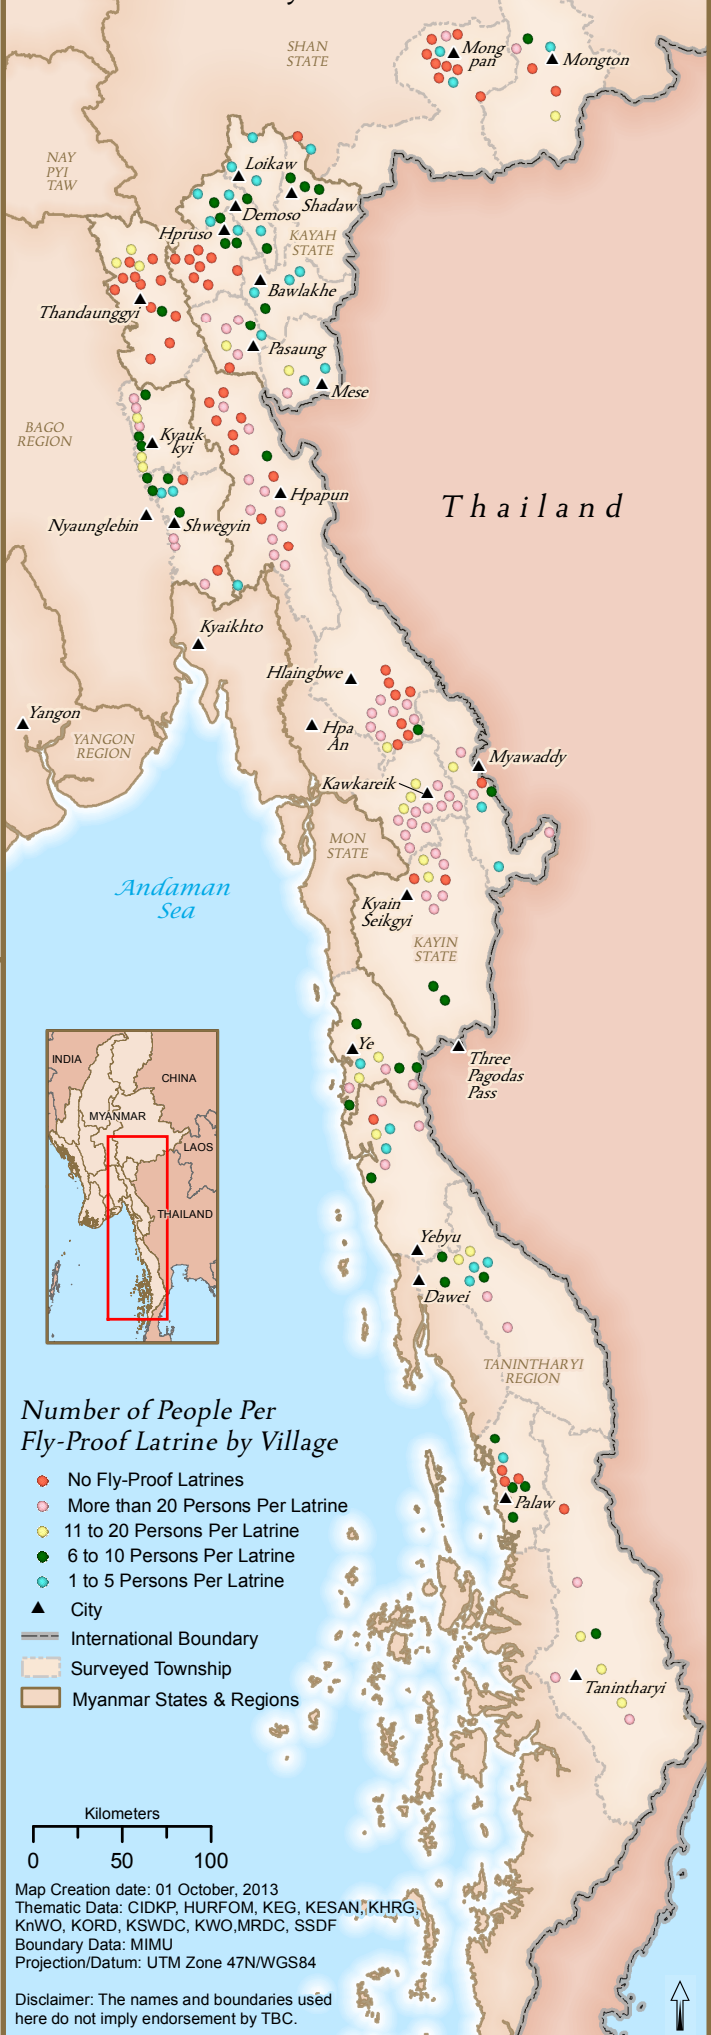

Myanmar

Number of People Per Fly-Proof Latrine by Village

- No Fly-Proof Latrines
- More than 20 Persons Per Latrine
- 11 to 20 Persons Per Latrine
- 6 to 10 Persons Per Latrine
- 1 to 5 Persons Per Latrine
- ▲ City
- International Boundary
- Surveyed Township
- Myanmar States & Regions

Map Creation date: 01 October, 2013
 Thematic Data: CIDKP, HURFOM, KEG, KESAN, KHRG, KnWO, KORD, KSWDC, KWO, MRDC, SSDF
 Boundary Data: MIMU
 Projection/Datum: UTM Zone 47N/WGS84

Disclaimer: The names and boundaries used here do not imply endorsement by TBC.