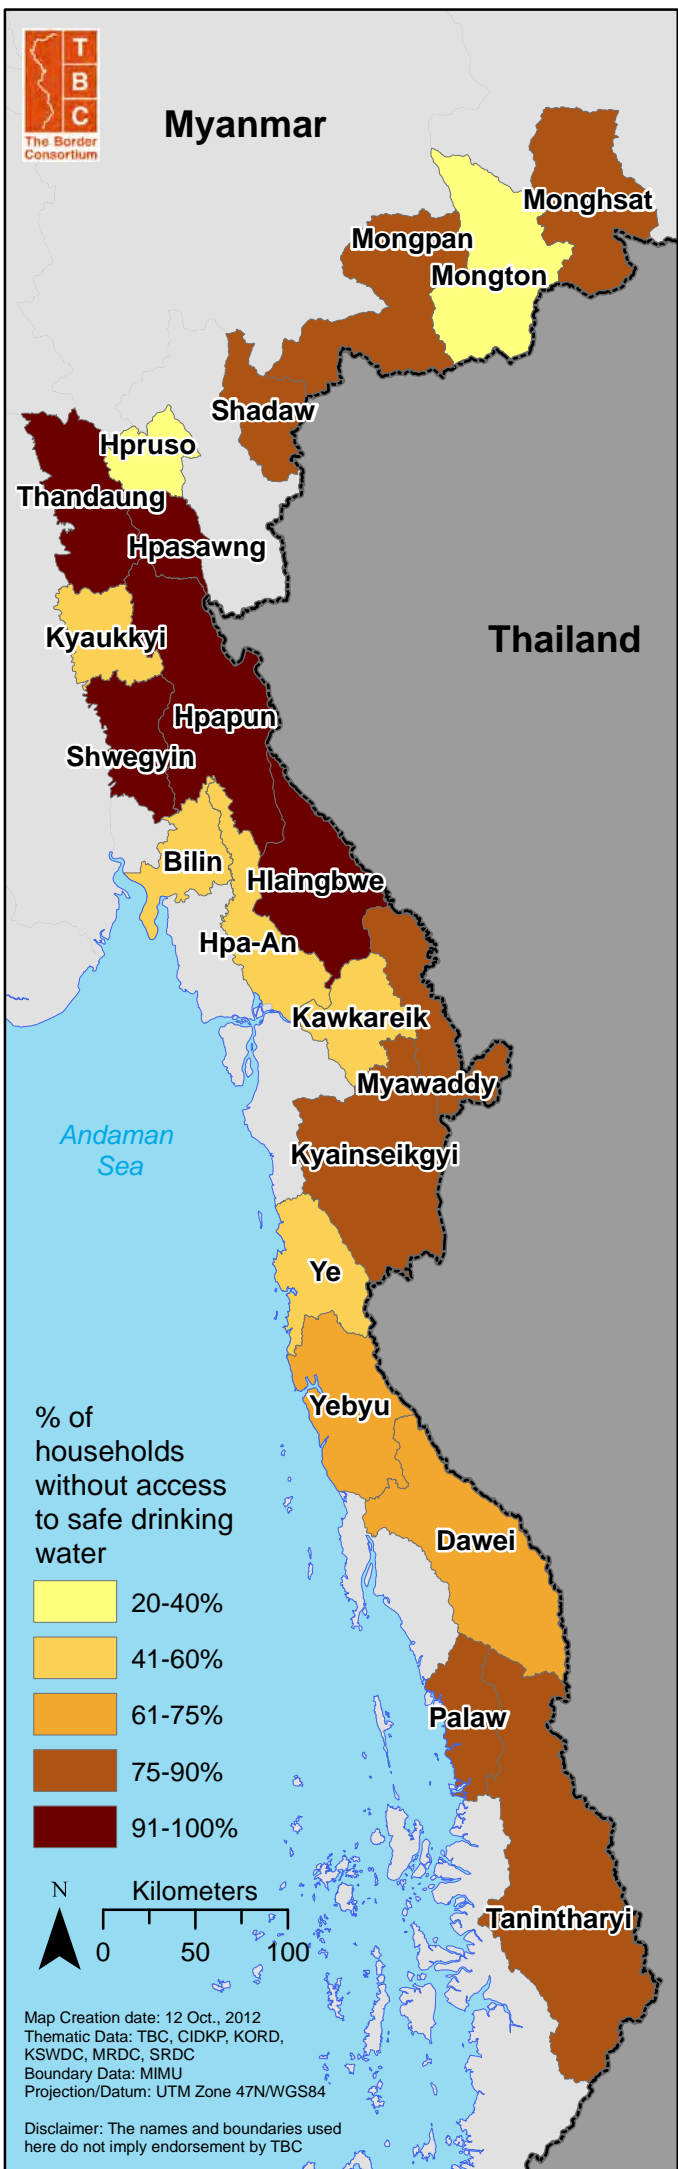

Myanmar

% of households without access to safe drinking water

Map Creation date: 12 Oct., 2012
 Thematic Data: TBC, CIDKP, KORD, KSWDC, MRDC, SRDC
 Boundary Data: MIMU
 Projection/Datum: UTM Zone 47N/WGS84

Disclaimer: The names and boundaries used here do not imply endorsement by TBC