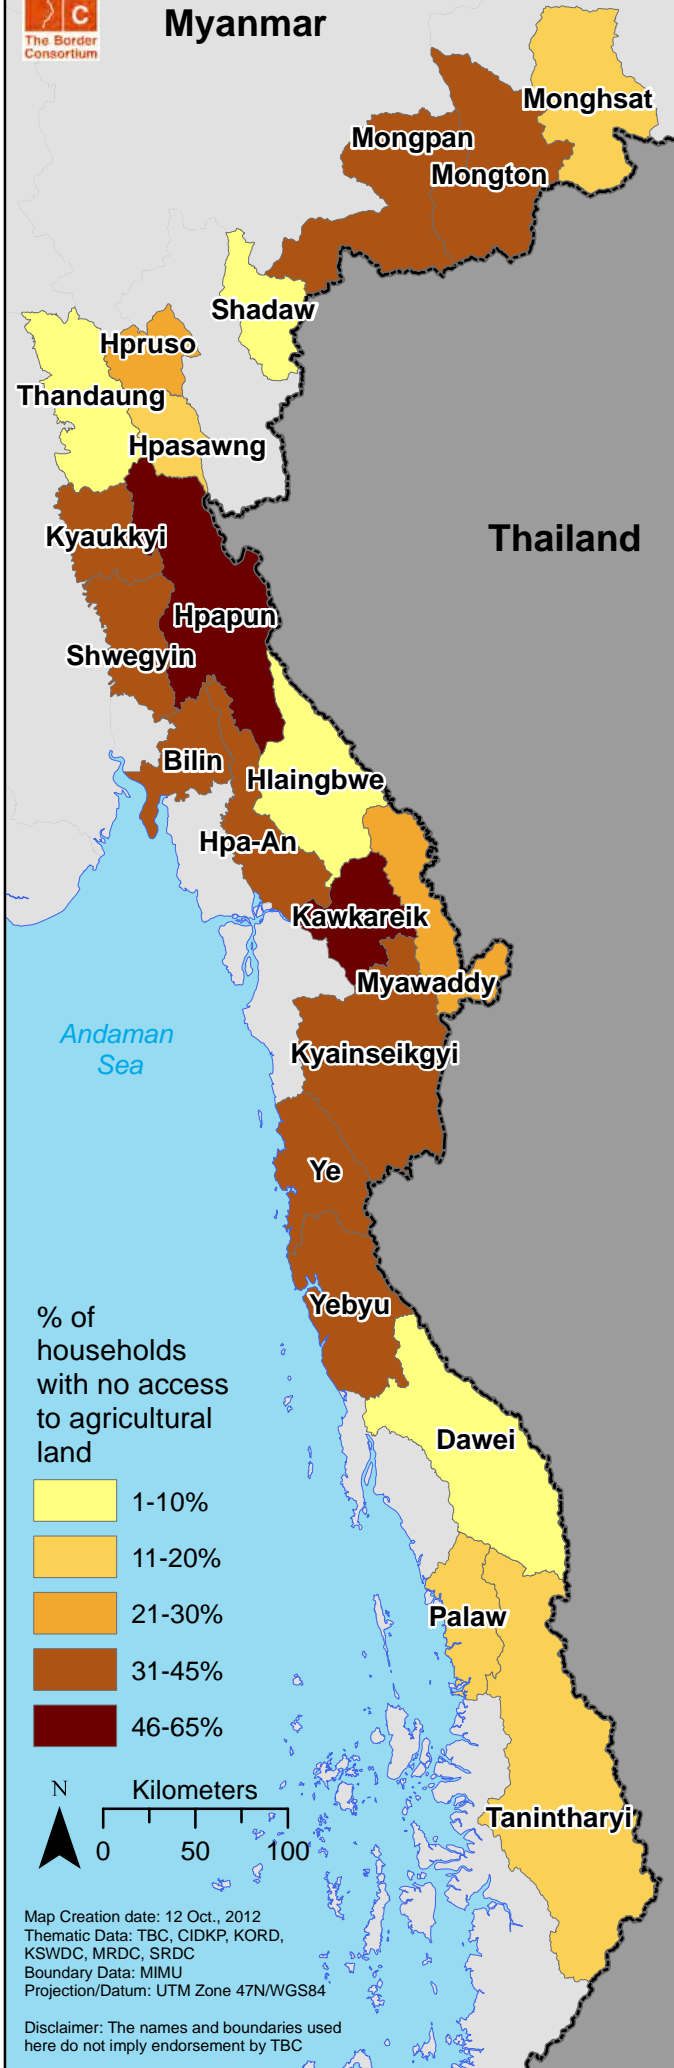

# Myanmar

% of households with no access to agricultural land

Map Creation date: 12 Oct., 2012  
 Thematic Data: TBC, CIDKP, KORD, KSWDC, MRDC, SRDC  
 Boundary Data: MIMU  
 Projection/Datum: UTM Zone 47N/WGS84

Disclaimer: The names and boundaries used here do not imply endorsement by TBC