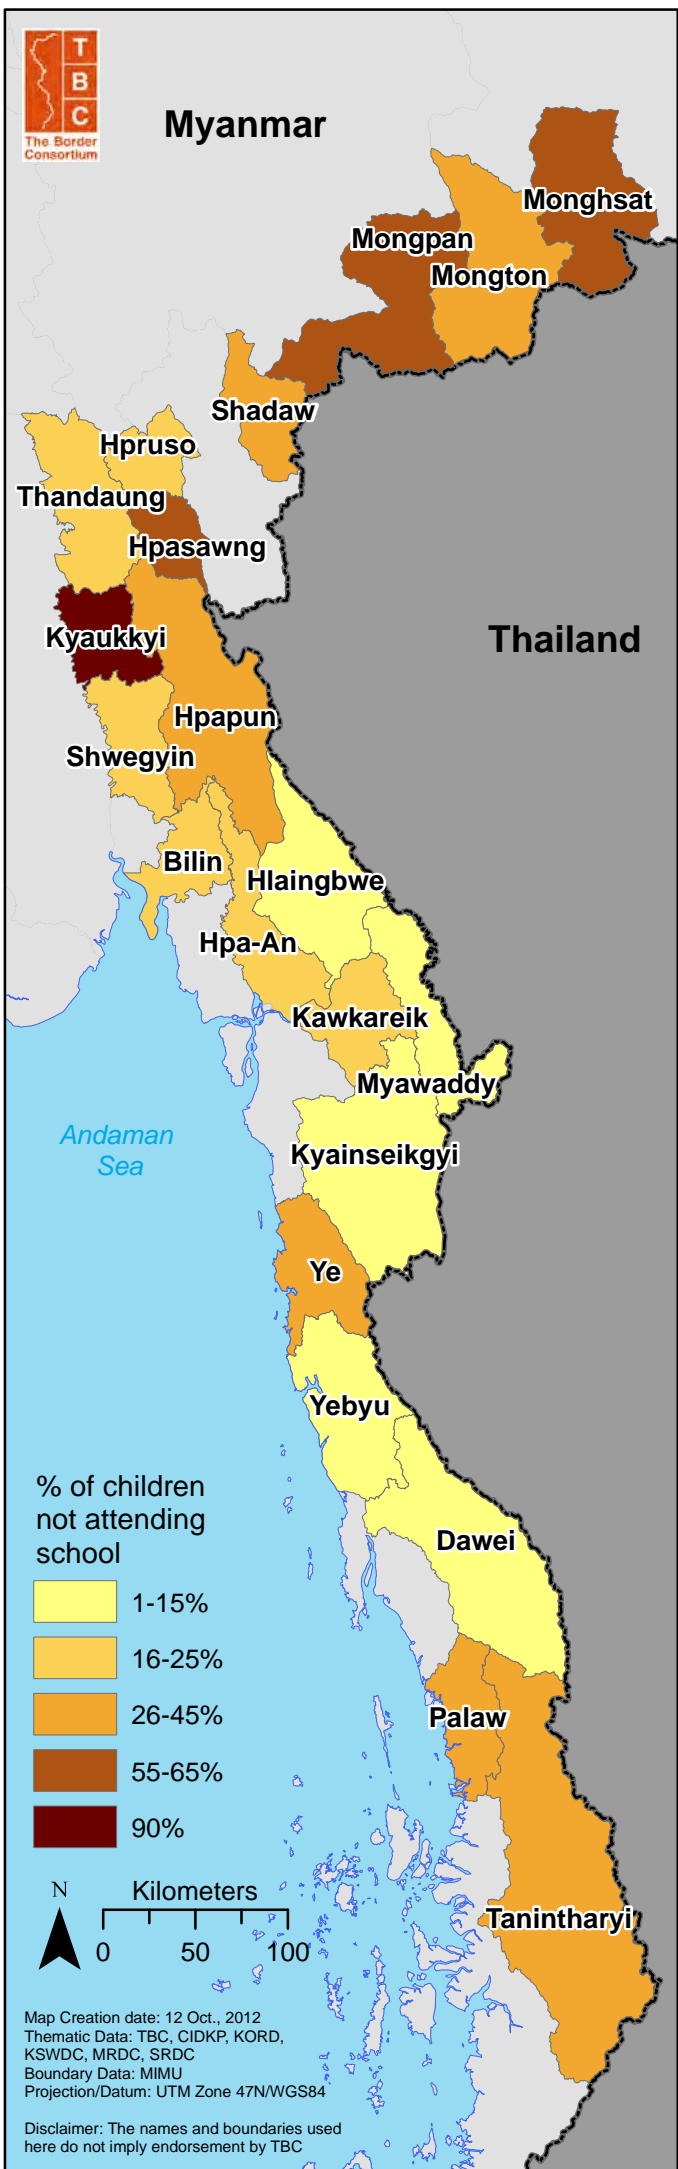

Myanmar

% of children not attending school

Map Creation date: 12 Oct., 2012
 Thematic Data: TBC, CIDKP, KORD, KSWDC, MRDC, SRDC
 Boundary Data: MIMU
 Projection/Datum: UTM Zone 47N/WGS84

Disclaimer: The names and boundaries used here do not imply endorsement by TBC