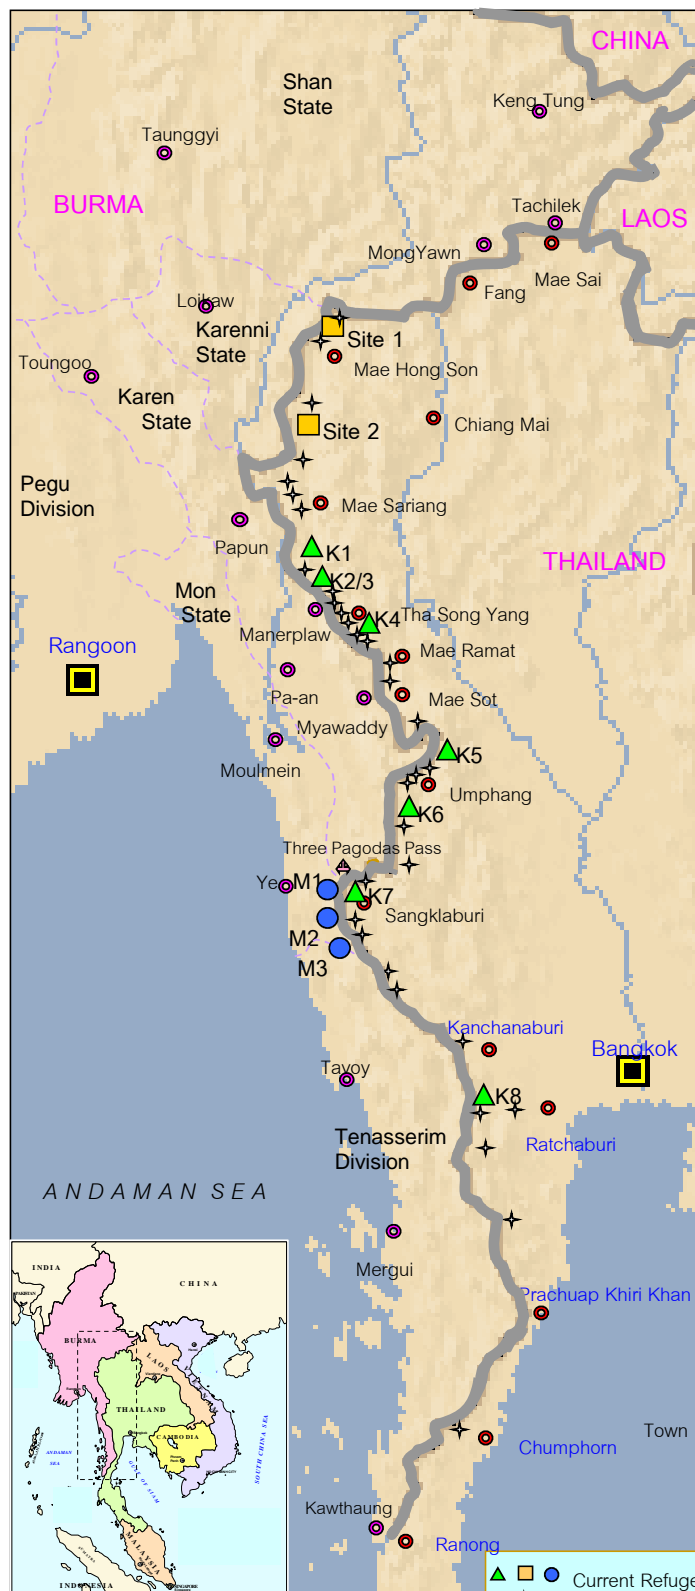

# BURMESE BORDER REFUGEE SITES WITH POPULATION FIGURES - January 2004

Burmese Border Consortium (BBC)

■ Current Refugee Camps  
▲ Former Refugee Camps  
● Border Line

Notes: 1. BBC figures include new arrivals, births & deaths since MOI/UNHCR registration

2. Change in BBC population since previous report.  
3. MOI registered camp population

	BBC <sup>1</sup> Jan-04		Total	+/(-)² Dec-03	MOI³ Dec-03
	Female	Male			
<b>Mae Hong Son Province</b>					
Site 1 Ban Kwai/Nai Soi	8,933	9,680	18,613	147	18,375
Site 2 Ban Mae Surin	1,830	1,623	3,453	40	3,395
K1 Mae Kong Kha (Site 3) <sup>5</sup>	4,985	5,419	10,404	(4,708)	16,300
K2 Mae La Oon (Site 3) <sup>5</sup>	2,713	2,950	5,663	5,663	-
K3 Mae Ra Ma Luang (Site 4)	5,518	6,126	11,644	(156)	11,800
<b>Subtotal:</b>	<b>23,979</b>	<b>25,798</b>	<b>49,777</b>	<b>986</b>	<b>49,870</b>
<b>Tak Province</b>					
K4 Mae La	22,792	23,210	46,002	124	32,721
K5 Umpiem Mai	9,319	9,765	19,084	43	15,522
K6 Nu Po	6,071	6,370	12,441	(40)	8,598
<b>Subtotal:</b>	<b>38,182</b>	<b>39,345</b>	<b>77,527</b>	<b>127</b>	<b>56,841</b>
<b>Kanchanaburi Province</b>					
K7 Ban Don Yang	1,977	1,906	3,883	(63)	3,627
<b>Ratchaburi Province</b>					
K8 Tham Hin Main Camp	4,754	4,608	9,362	3	8,920
Tham Hin Zone 4	32	37	69	(3)	72
<b>Subtotal:</b>	<b>4,786</b>	<b>4,645</b>	<b>9,431</b>	<b>-</b>	<b>8,992</b>
<b>Total for sites in Thailand:</b>	<b>68,924</b>	<b>71,694</b>	<b>140,618</b>	<b>1,050</b>	<b>119,330</b>

### State of Origin of Registered Population

65% Karen  
 18% Karenni  
 10% Tenasserim  
 3% Mon  
 4% Other (Kachin, Irrawaddy, Magwe, Mandalay, Pegu, Rakhine, Rangoon, Sagaing, Shan)

■ Sites 1 & 2: Karenni Refugee Committee (KnRC)