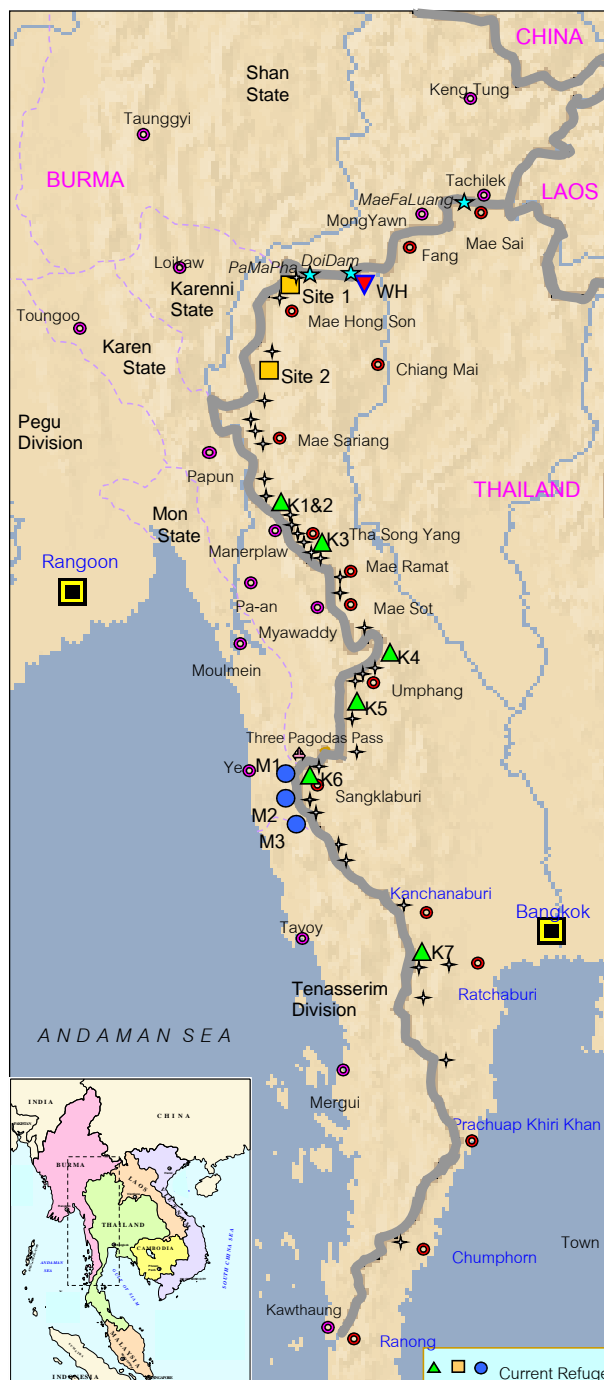

BURMESE BORDER REFUGEE SITES WITH POPULATION FIGURES - July 2005

Thailand Burma Border Consortium (TBBC)

▲ Current Refugee Camps
■ Former Refugee Camps
● Border Line

Chiangmai Province

	TBBC ¹ Jul-05		+/(-) ² Jun-05	TBBC Feeding Jul-05	TBBC Budget Jul-05	TBBC ¹ Jun-05
	Female	Male	Total			
WH Wieng Heng (Shan Refugees)	326	296	622	(1)	642	623

Mae Hong Son Province

Site 1 Ban Kwai/Nai Soi	8,998	9,829	18,827	208	18,642	18,619
Site 2 Ban Mae Surin	1,680	1,794	3,474	4	3,469	3,470
K1 Mae La Oon (Site 3)	7,147	7,839	14,986	(175)	14,579	15,161
K2 Mae Ra Ma Luang (Site 4)	6,541	7,109	13,650	108	12,109	13,542
Subtotal:	24,366	26,571	50,937	145	48,799	50,792

Kanchanaburi Province

K6 Ban Don Yang ⁴	2,126	2,040	4,166	11	4,095	4,155
------------------------------	-------	-------	-------	----	-------	-------

Ratchaburi Province

K7 Tham Hin ⁵	4,906	4,924	9,830	(12)	9,282	9,842
--------------------------	-------	-------	-------	------	-------	-------

State of Origin of Registered Population

65% Karen	3% Mon
18% Karenni	4% Other (Kachin, Irrawaddy, Magwe, Mandalay,
10% Tenasserim	Pegu, Rakhine, Rangoon, Sagaing, Shan)

- ▼ Wieng Heng: Camp Committee
- Sites 1 & 2: Karenni Refugee Committee (KnRC)
- ▲ Camps K1-K7: Karen Refugee Committee (KRC)
- MON - Resettlement Sites⁶