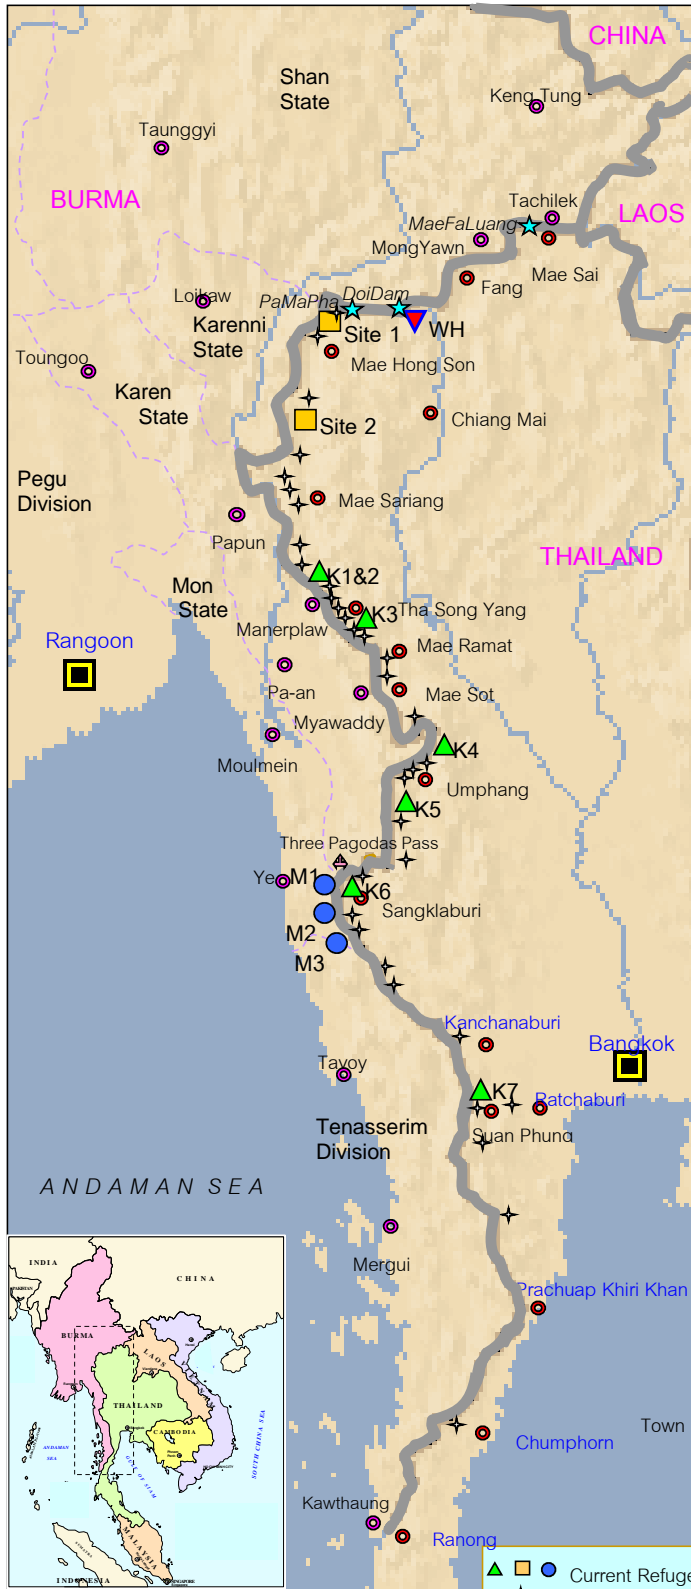

BURMESE BORDER REFUGEE SITES WITH POPULATION FIGURES - August 2005

Thailand Burma Border Consortium (TBBC)

▲ Current Refugee Camps
★ Former Refugee Camps
 Border Line

Notes: 1. TBBC figures include new arrivals, births & deaths since MOI/UNHCR registration.
 2. Change in TBBC population since previous report.

3. Includes 517 POCs (F: 245 M: 272).
 4. Includes 366 POCs (F: 151, M: 215).
 5. Includes 307 POCs (F: 136 M: 171).

6. MRDC July 2005 population.

	TBBC ¹ Aug-05		+ / (-) ² Jul-05	TBBC Feeding Aug-05	
	Female	Male			Total
Chiangmai Province					
WH Wieng Heng (Shan Refugees)	326	296	622	-	622
Mae Hong Son Province					
Site 1 Ban Kwai/Nai Soi	8,926	9,757	18,683	(144)	18,683
Site 2 Ban Mae Surin	1,686	1,803	3,489	15	3,489
K1 Mae La Oon (Site 3)	7,151	7,826	14,977	(9)	14,679
K2 Mae Ra Ma Luang (Site 4)	6,554	7,115	13,669	19	12,064
Subtotal:	24,317	26,501	50,818	(119)	48,915
Tak Province					
K3 Mae La	24,118	25,001	49,119	94	45,366
K4 Umpiem Mai	9,117	9,743	18,860	(276)	18,860
K5 Nu Po ³	6,157	6,250	12,407	(135)	12,528
Subtotal:	39,392	40,994	80,386	(317)	76,754
Kanchanaburi Province					
K6 Ban Don Yang ⁴	2,169	2,032	4,201	35	4,095
Ratchaburi Province					
K7 Tham Hin ⁵	4,891	4,916	9,807	(23)	9,282
Total for sites in Thailand:	71,095	74,739	145,834	(424)	139,668

State of Origin of Registered Population

65% Karen	3% Mon
18% Karenni	4% Other (Kachin, Irrawaddy, Magwe, Mandalay, Pegu, Rakhine, Rangoon, Sagaing, Shan)
10% Tenasserim	

- ▼ Wieng Heng: Camp Committee
- Sites 1 & 2: Karenni Refugee Committee (KnRC)
- ▲ Camps K1-K7: Karen Refugee Committee (KRC)
- MON - Resettlement Sites⁶

M1 Halochanee	2,599	2,712	5,311	-
M2 Bee Ree	2,074	1,937	4,011	-
M3 Tavoy	1,494	1,457	2,951	-
Subtotal Mon sites:	6,167	6,106	12,273	-
Grand total all sites:	77,262	80,845	158,107	(424)